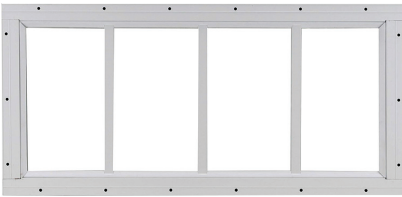

Window & Door Options

23"x10" Transom Window
\$75

29"x10" Transom Window
\$85

24"x27" Single Pane Window
\$75

24"x36" Single Pane Window
\$85

24"x36" Double Pane Window
\$219

36"x36" Double Pane Window
\$306